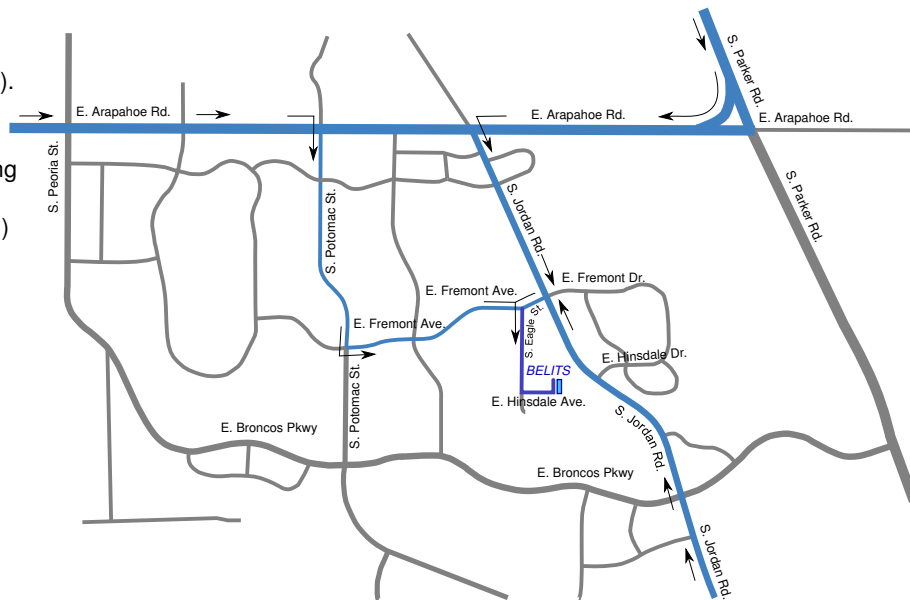

(303) 400-2936

Directions from I-25:

Exit at Arapahoe Road, East. At the intersection with S. Potomac St. turn right (South).
 At the intersection with E. Fremont Ave. turn left (East).
 Before the traffic light on Jordan Rd. Fremont Ave. intersects with S. Eagle St. that turns South at that intersection. Turn right on the branch of Eagle St. going South at that point. At the intersection with E. Hinsdale Ave. turn left (East), then again left (North) at the end of the street into the parking lot.
 Our office is at the far (Northern) end of the building.

Directions from I-225:

Exit at Parker Rd., South. At the ramp/intersection with E. Arapahoe Rd. turn right (West). Drive West on E. Arapahoe Rd. until the intersection with S. Jordan Rd. turn left (South) at the intersection.
 Drive South until the intersection with S. Eagle St. and E. Fremont Dr. Turn right (West) on the S. Eagle St. S. Eagle St. turns left (South) on the next intersection with E. Fremont Ave. Follow S. Eagle St. left (South). At the intersection with E. Hinsdale Ave. turn left (East), then again left (North) at the end of the street into the parking lot.
 Our office is at the far (Northern) end of the building.

Directions from E-470:

Exit at Jordan Rd., North. Drive North until the intersection with S. Eagle St. and E. Fremont Dr. Turn left (West) on the S. Eagle St. S. Eagle St. turns left (South) on the next intersection with E. Fremont Ave. Follow S. Eagle St. left (South). At the intersection with E. Hinsdale Ave. turn left (East), then again left (North) at the end of the street into the parking lot. Our office is at the far (Northern) end of the building.