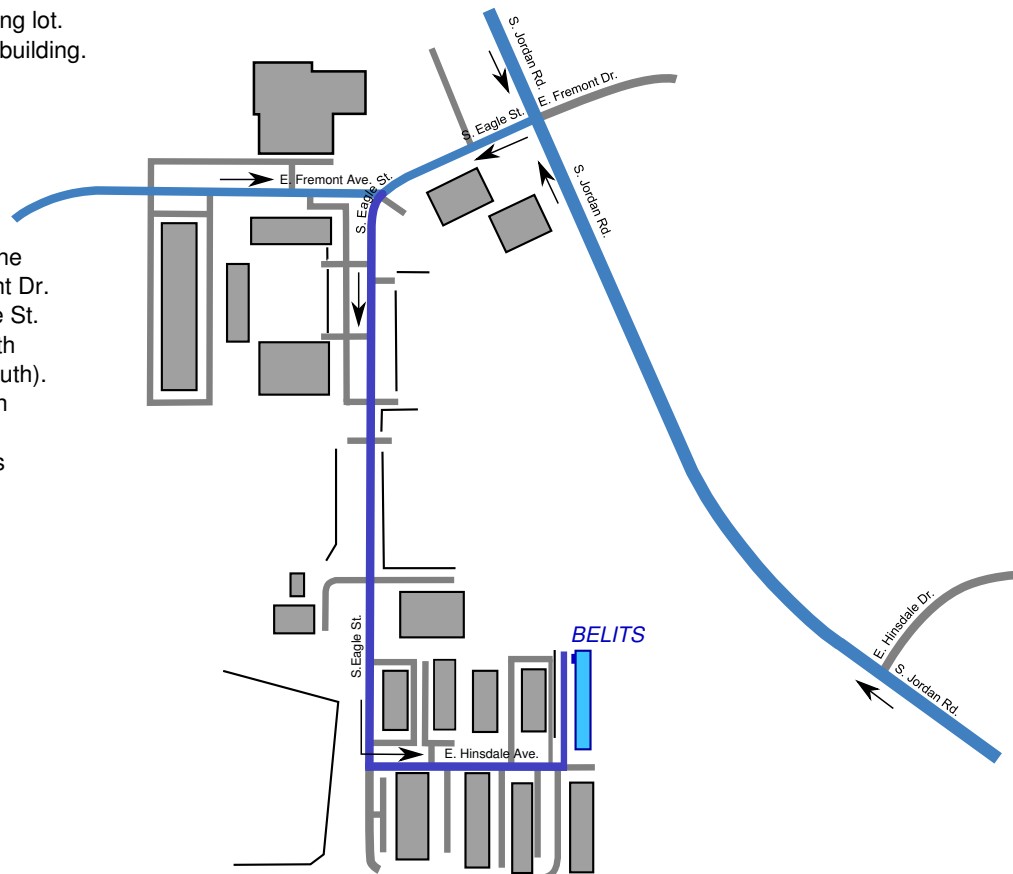

(303) 400-2936

Directions from I-25:

Exit at Arapahoe Road, East. At the intersection with S. Potomac St. turn right (South).
 At the intersection with E. Fremont Ave. turn left (East).
 Before the traffic light on Jordan Rd. Fremont Ave. intersects with S. Eagle St. that turns South at that intersection. Turn right on the branch of Eagle St. going South at that point. At the intersection with E. Hinsdale Ave. turn left (East), then again left (North) at the end of the street into the parking lot.
 Our office is at the far (Northern) end of the building.

Directions from I-225:

Exit at Parker Rd., South. At the ramp/intersection with E. Arapahoe Rd. turn right (West). Drive West on E. Arapahoe Rd. until the intersection with S. Jordan Rd. turn left (South) at the intersection.
 Drive South until the intersection with S. Eagle St. and E. Fremont Dr. Turn right (West) on the S. Eagle St. S. Eagle St. turns left (South) on the next intersection with E. Fremont Ave. Follow S. Eagle St. left (South). At the intersection with E. Hinsdale Ave. turn left (East), then again left (North) at the end of the street into the parking lot.
 Our office is at the far (Northern) end of the building.

Directions from E-470:

Exit at Jordan Rd., North. Drive North until the intersection with S. Eagle St. and E. Fremont Dr. Turn left (West) on the S. Eagle St. S. Eagle St. turns left (South) on the next intersection with E. Fremont Ave. Follow S. Eagle St. left (South). At the intersection with E. Hinsdale Ave. turn left (East), then again left (North) at the end of the street into the parking lot. Our office is at the far (Northern) end of the building.